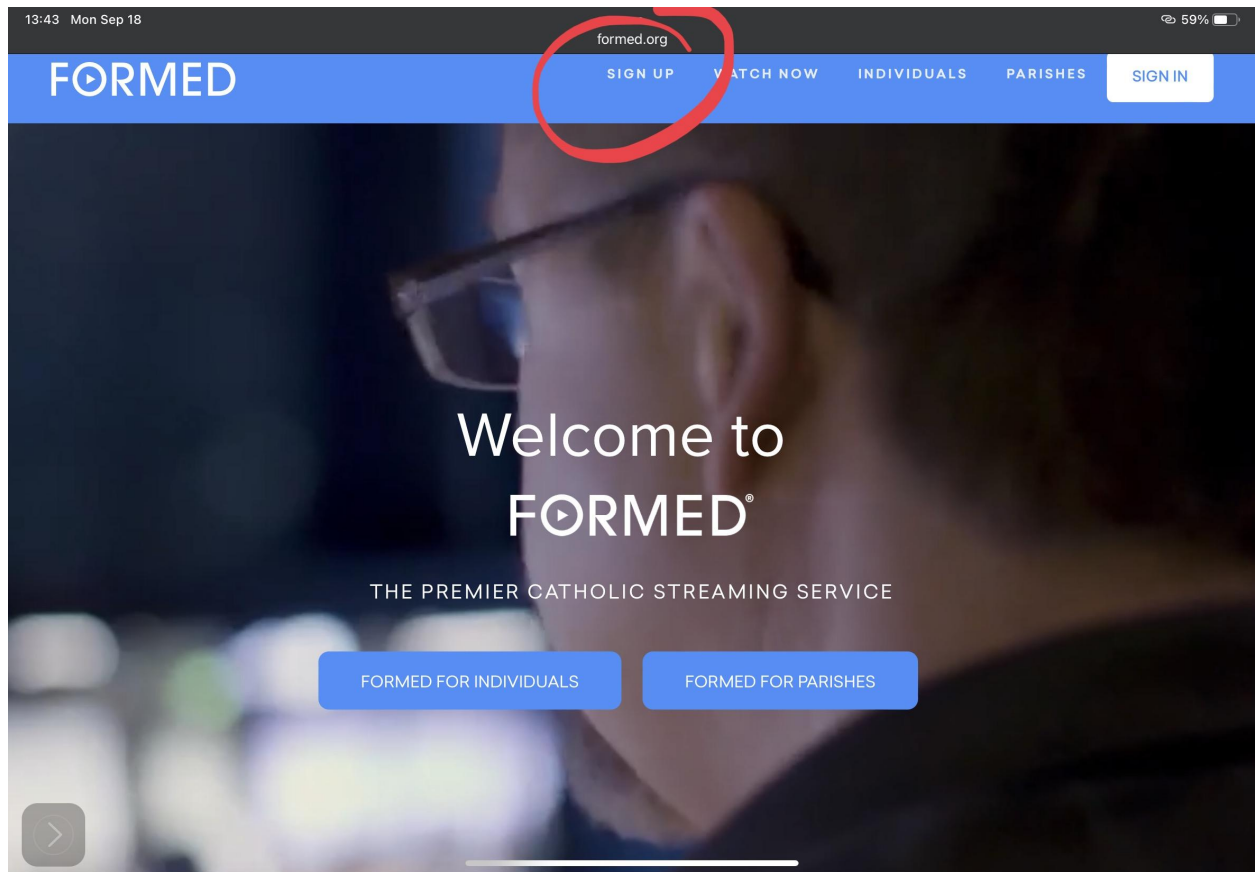

Step 1: Go to Formed.org and Click Sign Up

Step 2: Search for Ascension Chinese Mission

FORMED

Are you a member? [Sign In](#)

Create a New Account

Find your Parish or Organization

Ascension Chinese Mission

Ascension Chinese Mission 4605 Jetty Ln Houston TX

The Catholic Faith. On demand.

Step 3: Enter your name and email

The screenshot shows a mobile browser interface with the URL <https://formed.org/signup>. The page features the FORMED logo and a "Sign In" link for existing members. The main heading is "Create a New Account". Below this, there are two input fields: "Your Name" (with a sub-label "Name") and "Your email address" (with a sub-label "Email"). Both fields are circled in red. A blue "Sign Up" button is positioned below the email field. The background of the page is a collage of Catholic-themed book covers, including "LECTIO MARK", "The Suit", "POPE PAUL II", "MOTHER TERESA", "SYMBOLON", and "Let's Pray!".